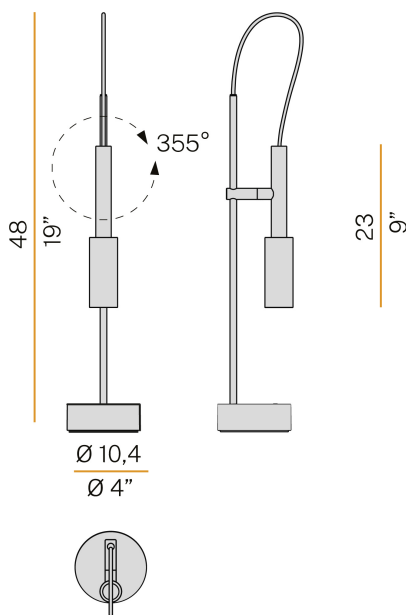

### Data sheet

CODE	C07305.001.0509
SYSTEM POWER CONSUMPTION	6,5W
EFFICACY	56.5lm/W
LIGHT SOURCE	LED
LIGHT SOURCE LIFETIME	L70 (B50) 80.000h
COLOUR TEMPERATURE	2700K Ra>90
LIGHT DISTRIBUTION	adjustable
POWER SUPPLY	220-240V AC
FREQUENCY	50/60Hz
ELECTRICAL CONFIGURATION	dimmable (Step DIM)
DRIVER	integrated included
NOMINAL LUMINOUS FLUX	475lm
LUMEN OUTPUT	339lm
EFFICIENCY	71.4%
WEIGHT	1,42 Kg
PROTECTION DEGREE	IP20
COLOUR TOLLERANCES	SDCM 3
PACKING DIMENSIONS (CM)	10,5 x 60,0 x 15,0

Table lighting fixture for interiors, with swivelling light beam.  
 Die-cast aluminium bearing base in polyacrylic paint.  
 Body in steel tube in champagne, bronze or titanium polyacrylic paint.  
 Turned brass joint in polyacrylic paint.  
 Turned aluminium structure in polyacrylic paint.  
 Turned aluminium swivelling head in polyacrylic paint.  
 Modelled polycarbonate diffuser with opaline finish.  
 Turned brass end cap in polyacrylic paint.  
 Push-button to adjust luminosity according to 5 levels of visual comfort.  
 Equipped with connection cable between the head and the body with fabric covering in champagne (champagne version), bordeaux (bronze version) or green colour (titanium version).  
 Equipped with a 1,4m (55,1") long power cable with jack connector and adapter plug.

### Technical drawing